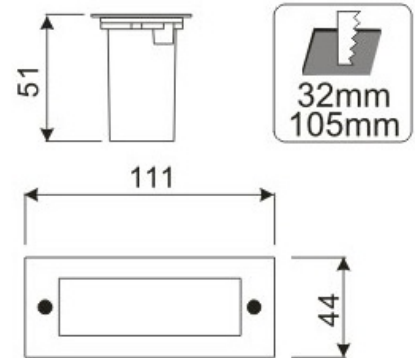

LED Recessed Lighting – LR-R00149

Model No.	LR-R00149
LED Type	5mm
LED Q'TY.	9
Beam Angle	-
Minimum luminous flux(lm)	45
Voltage	120-240V
LED Watt	0.8W
Environmental Temperature	- 20°C~60°C
Environmental Humidity	0%-95%
Safety Class	I
Safety Type	IP54
Material	ST304+Aluminium
Driver	Included